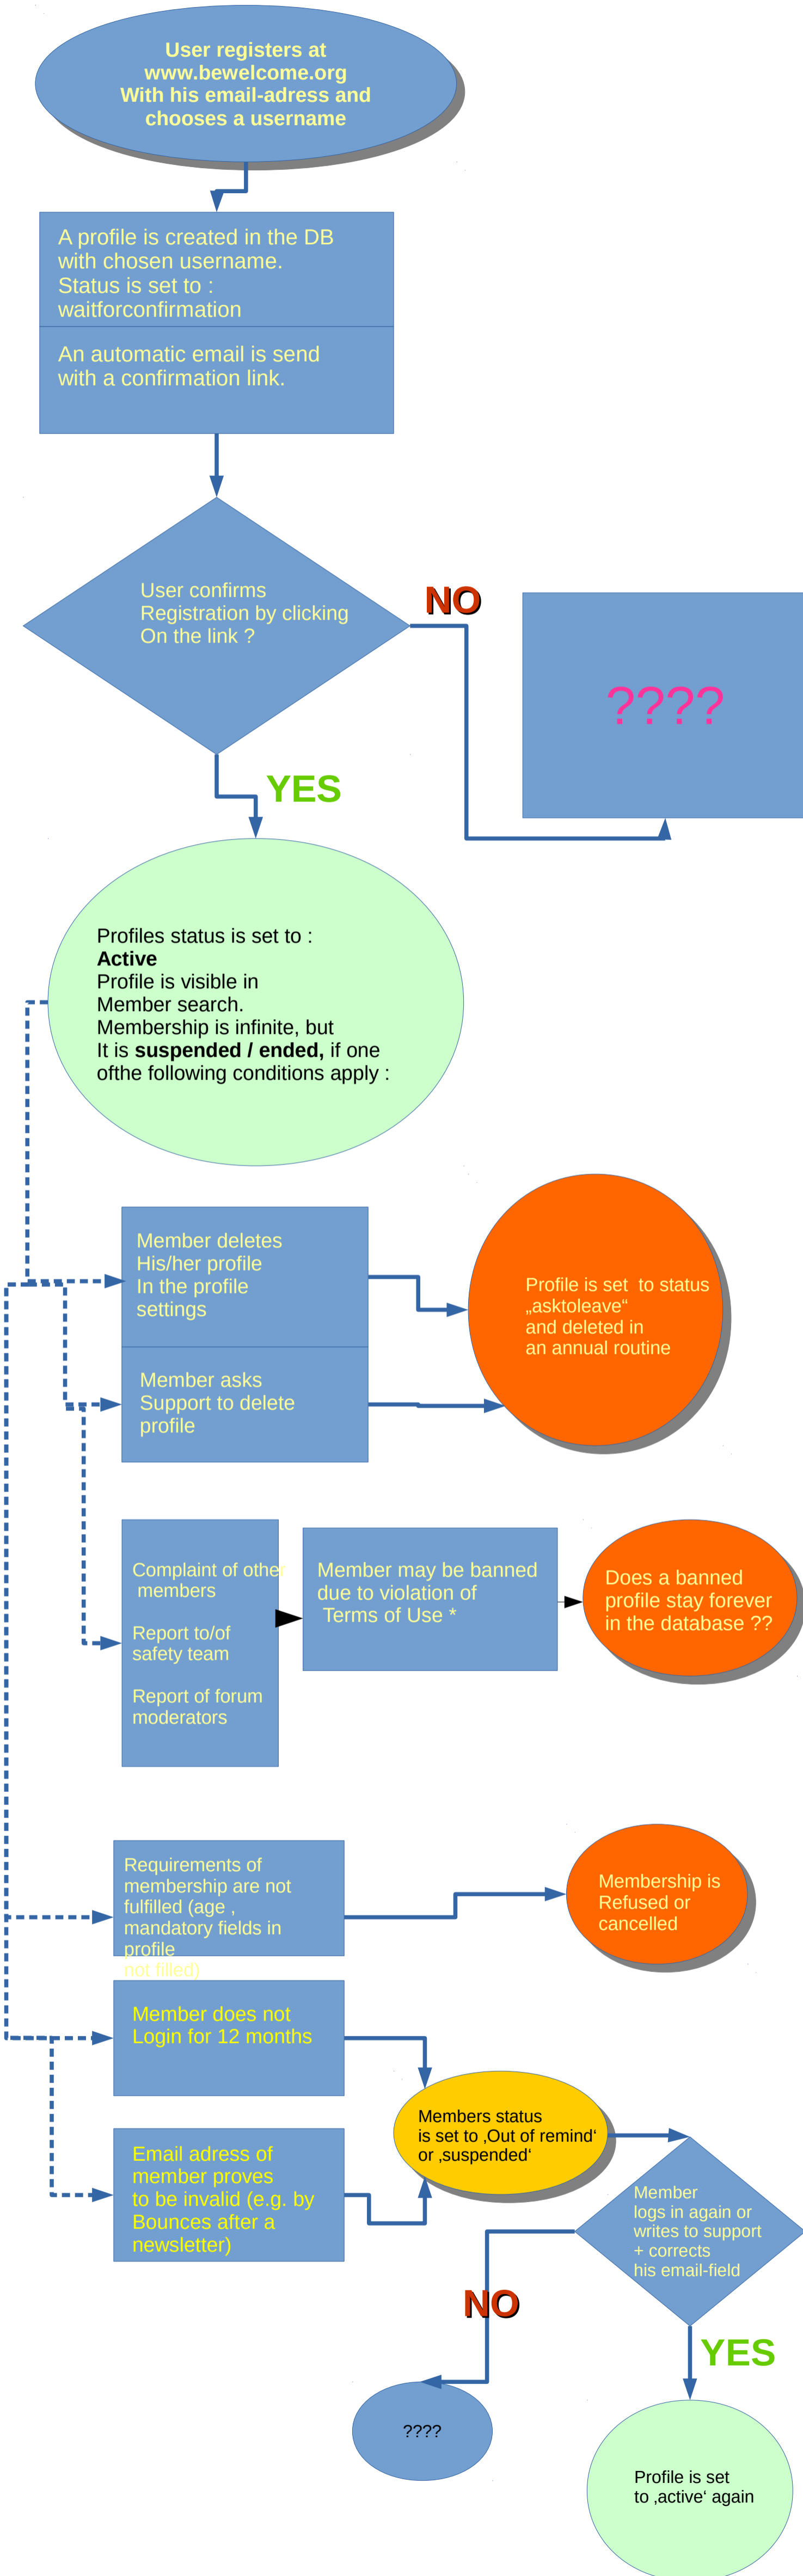

BW User life cycle (state February 2018)

BV-Roles involved

(Support Team may be involved at any stage)

None
(automated processes)

Support- team Sysadmins

IT-systems involved

```

    Hostname    fox.bewelcome.org
    IP address  4 78.47.14.50/28
    IP address  6 2a01:4f8:d13:18cb::2/64
    IP address  6 fe80::21c:14ff:fe01:1600/64
    Operating System  Debian 7
    scope Link
    scope Global
  
```